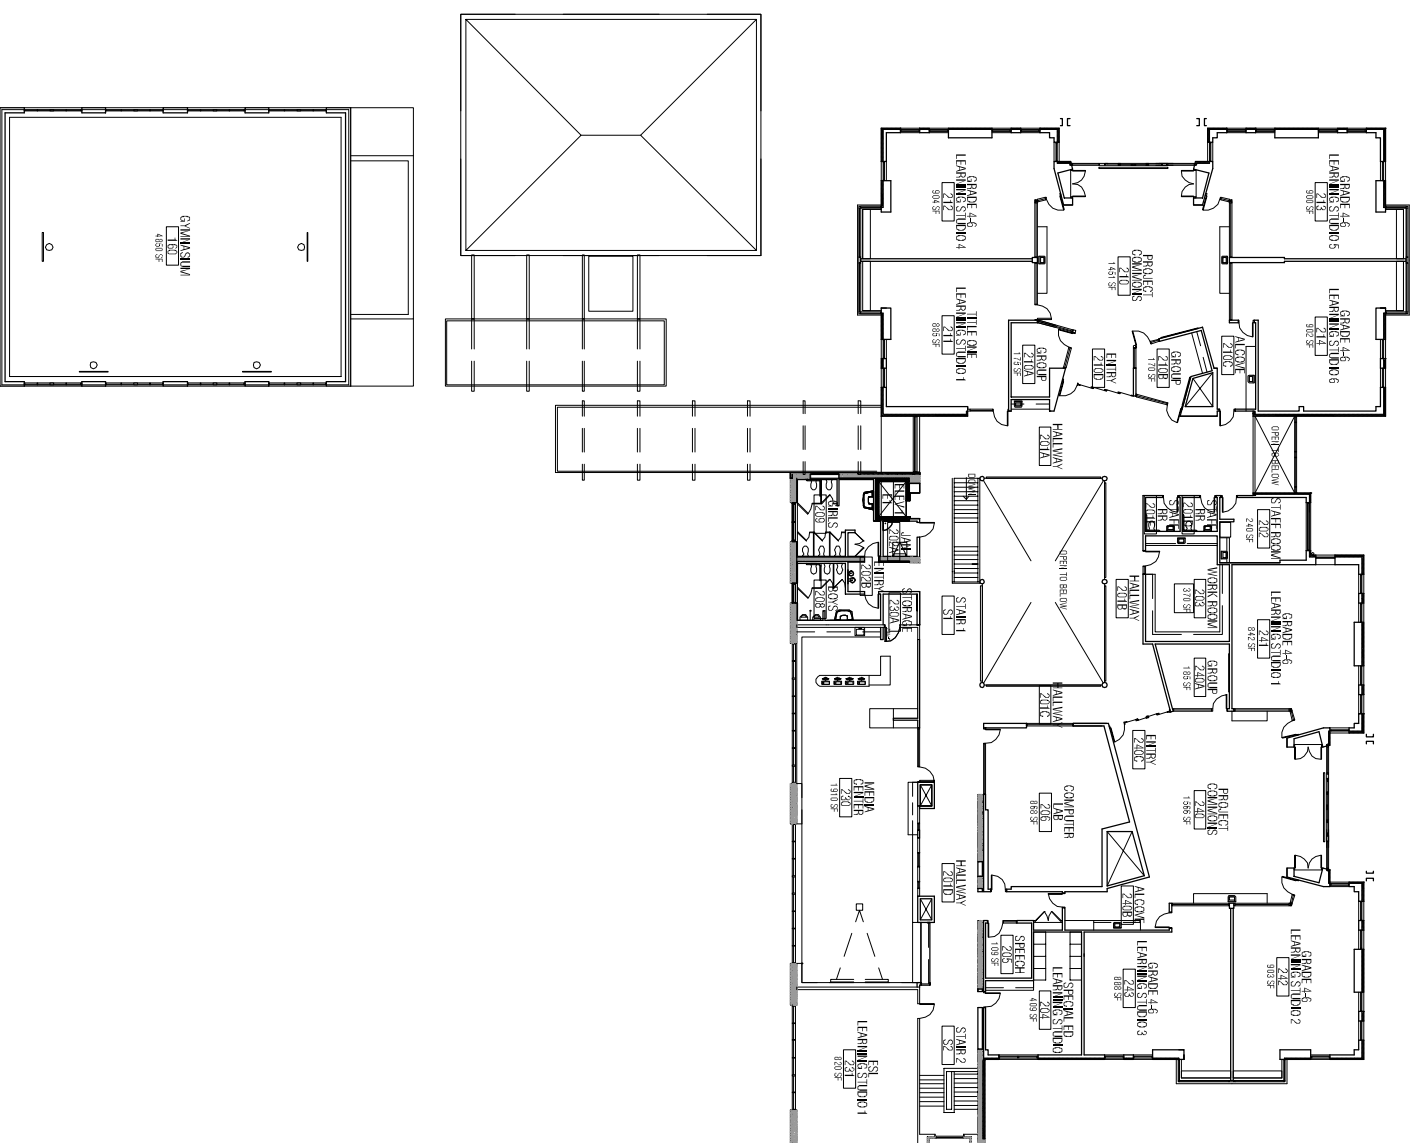

Roosevelt Elementary School
Lower Level Floor Plan

Scale 1" = 40'-0"

Roosevelt Elementary School
Upper Level Floor Plan

scale 1" = 40'-0"